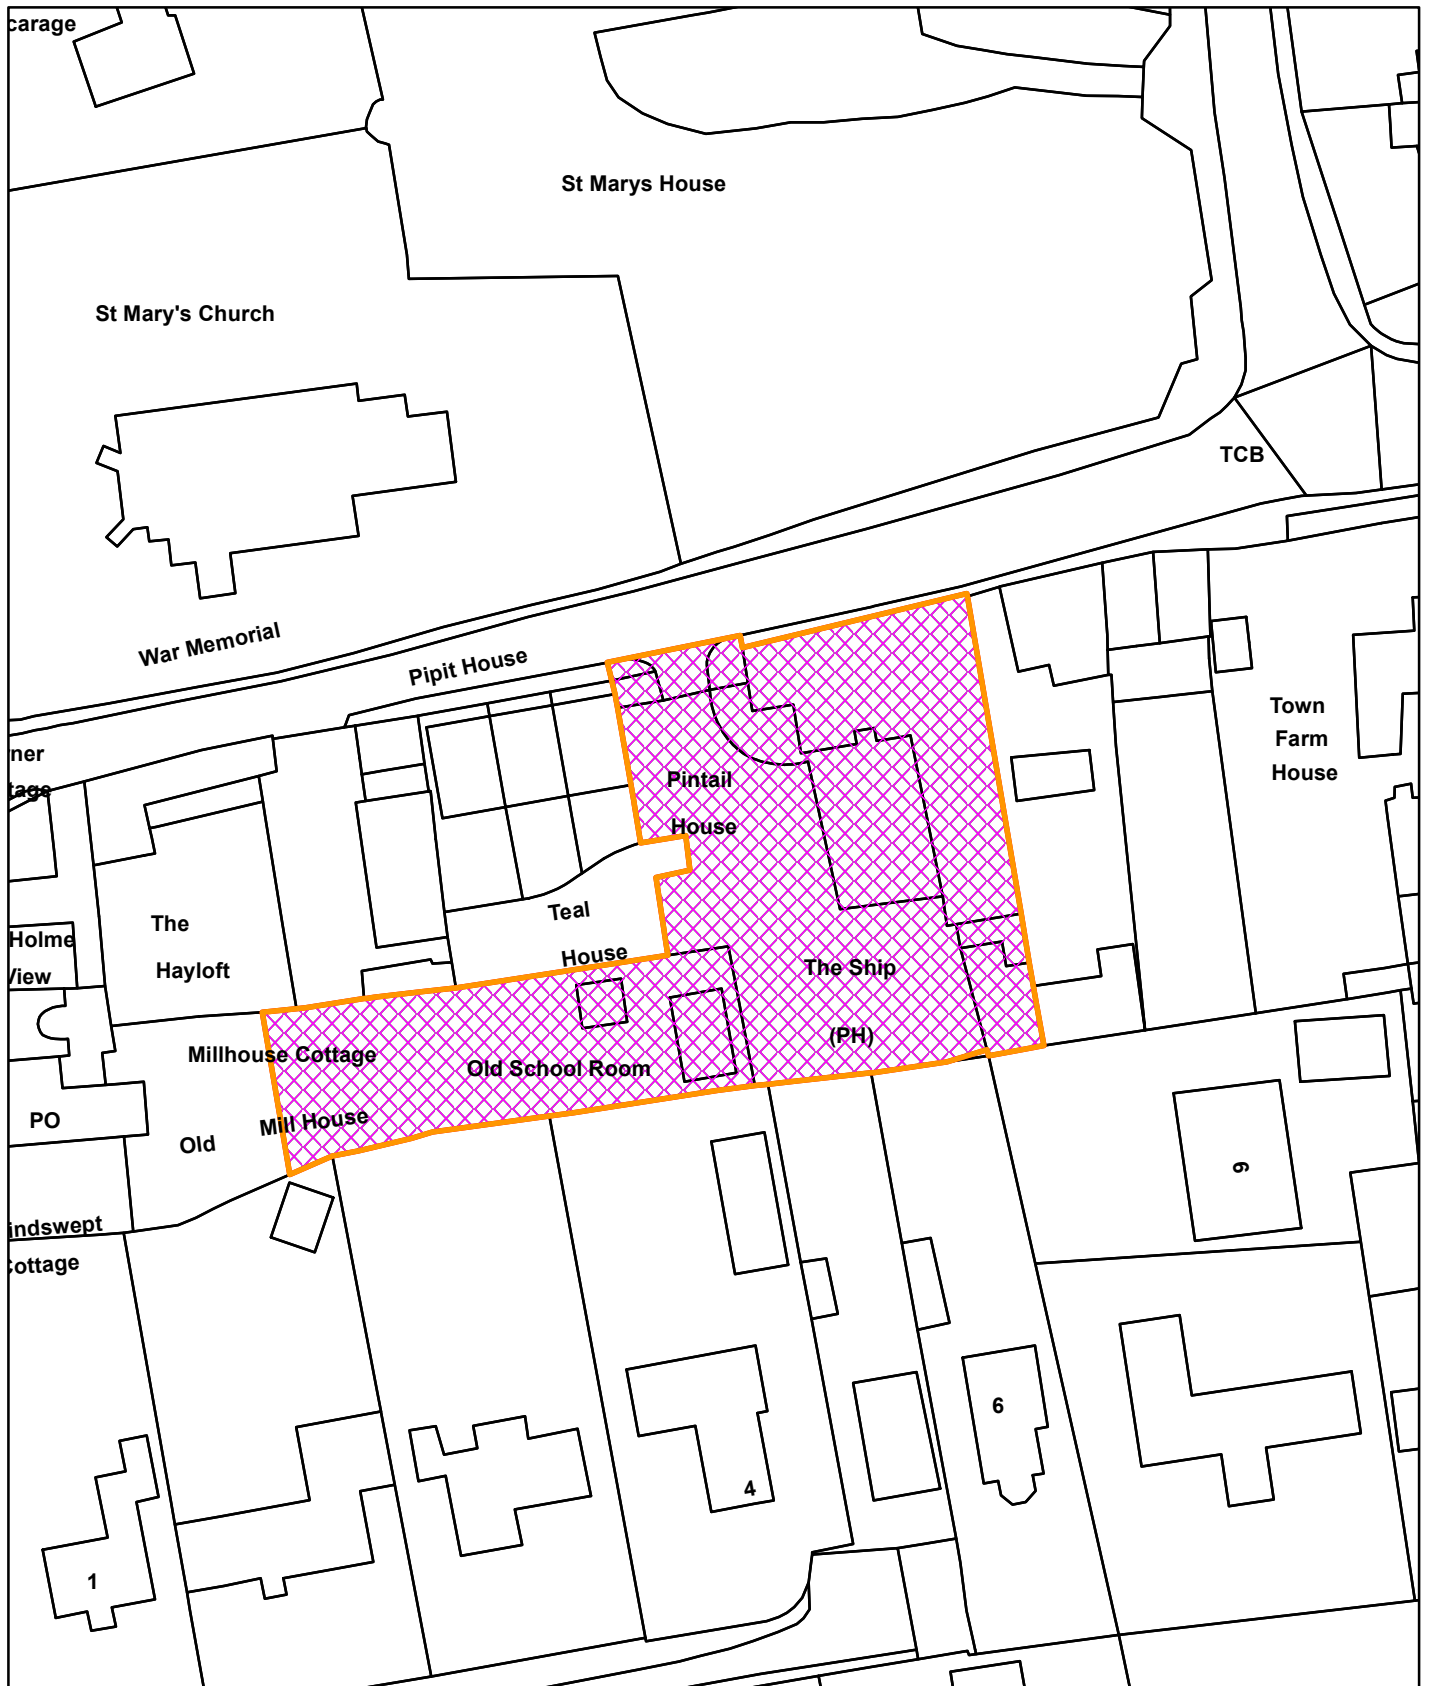

22/01430/F

The Ship Hotel, Main Road, Brancaster, PE31 8AP

© Crown copyright and database rights 2022
Ordnance Survey 100024314

21/10/2022